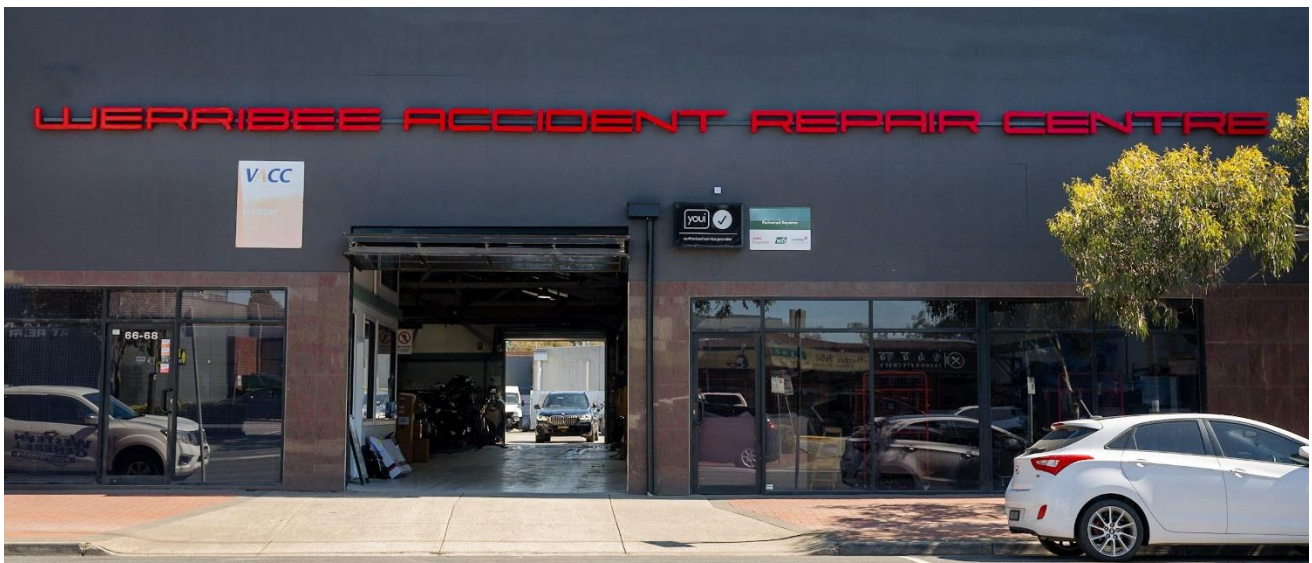

20th August 2024

I-CAR ANNOUNCES GOLD CLASS FOR WERRIBEE ACCIDENT REPAIR CENTRE

I-CAR Australia is pleased to announce today that Werribee Accident Repair Centre in Victoria has been awarded the prestigious I-CAR Gold Class Collision status.

Business Director Danny Buzadzic explained “For Werribee Accident Repair Centre, the most rewarding aspect of achieving Gold Class was seeing the tangible improvements in both our team dynamics and individual skills. Working together towards this goal significantly strengthened our teamwork and collaboration, creating a more cohesive unit.

The feedback from our staff has been very positive. They appreciate the practical nature of the Gold Class training and how it directly applies to their day-to-day work. The online quizzes were flexible and convenient, allowing them to learn at their own pace, while the virtual classrooms and hands-on certification offered valuable, interactive experiences.

The training has notably boosted their confidence and skills, particularly in handling modern repair techniques and using new technology. This newfound expertise has not only improved the quality of repairs but also increased job satisfaction. The comprehensive training has fostered a sense of accomplishment and teamwork, making the staff feel more competent and motivated.

Gold Class training has enhanced the teams’ technical abilities and job performance, benefiting both the business and our customers. We plan to build on the strong foundation we've established with our Gold Class status as we aim to continuously enhance our services and stay ahead in the collision repair industry. Incorporating Gold Class renewal training is a key part of this strategy”

I-CAR, founded in 1979, is an international, not-for-profit, training organization dedicated to improving the quality, safety and efficiency of auto collision repair for the ultimate benefit of the consumer.

For further information, contact I-CAR Australia at goldclass@i-car.com.au or on 07 3219 9088